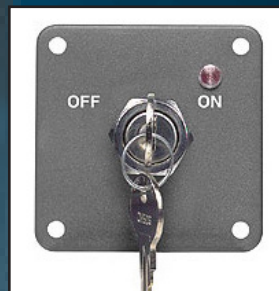

# Automatic Security Package Turn-key Kit

Wiring Harness  
w/marine qualified  
in-line fuses  
as required

## SE 1000 Electric Lock Latch

- Engineered plastic composite
- #316 stainless steel operating components
- Smooth operation
- Contemporary looks
- Multiple cam choices

SE 1000 Electric  
Lock Latch

SE 1000 Electric  
Lock Latch

SE 1000 Electric  
Lock Latch

Marine Battery  
(not included)

(E) ECONOMY SYSTEM

SARASOTA