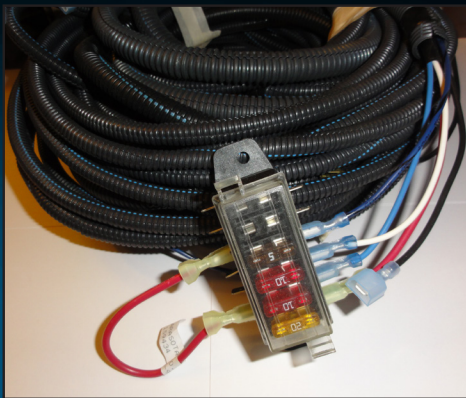

# Automatic Security Package Turn-key Kit

Wiring Harness  
w/marine qualified  
in-line fuses  
as required

## SE 1000 Electric Lock Latch

- Engineered plastic composite
- #316 stainless steel operating components
- Smooth operation
- Contemporary looks
- Multiple cam choices

SE 1000 Electric  
Lock Latch

SE 1000 Electric  
Lock Latch

SE 1000 Electric  
Lock Latch

Marine Battery  
(not included)

(E) ECONOMY SYSTEM

SARASOTA